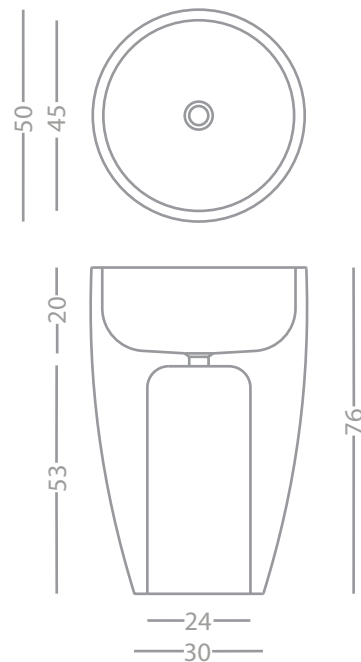

Materiali / Materials

Pietra / Limestone

Dimensioni / Dimensions

L 70 cm - H 18 cm - W 50 cm

Bianca / White

Beige / Yellow

Grigia / Gray

50

### Dimensioni / Dimensions

L 50 cm - H 20 cm - W 50 cm

Piletta / drain cover

Peso: 25 kg

cod. L11

Lavabo da terra in pietra beige / free-standing washbasin in yellow Limestone

design by Stefano Chiocchini

Lavabo realizzato in pietra lavorata al robot e rifinito a mano.

Washbasin made in Limestone robot manufacturing handmade finishing.

Materiali / Materials

Pietra / Limestone

Dimensioni / Dimensions

L 50 cm - H 76 cm - W 50 cm

Piletta / drain cover

Peso: 100 kg

cod. L12

Materiali / Materials

Pietra / Limestone

Dimensioni / Dimensions

L 60 cm - H 12 cm - W 60 cm

Bianca / White

Beige / Yellow

Grigia / Gray

Peso: 20 kg