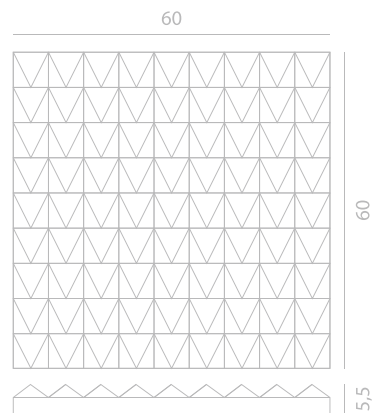

DIAMANTE A - design by Luca Scacchetti

Rivestimento realizzato in pietra beige lavorata al robot e rifinito a mano.
Covering made in beige Limestone robot manufacturing handmade finishing.

Materiali / Materials

Pietra / Limestone

Dimensioni / Dimensions

L 60 cm - H 60 cm - W 5,5 cm