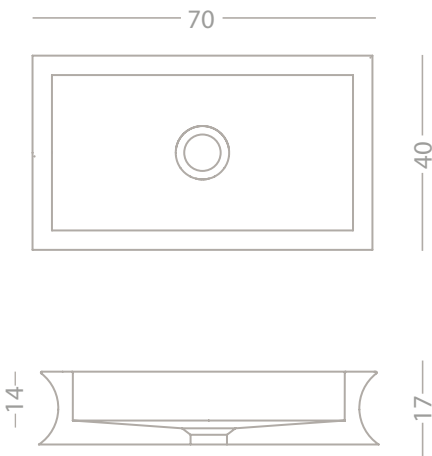

Dimensioni / Dimensions

L 40 cm - H 15 cm - W 70 cm

Peso: 40 kg

Piletta / drain cover