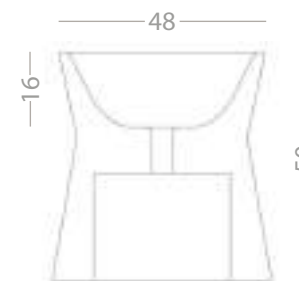

### Dimensioni / Dimensions

L 48 cm - H 50 cm - W 48 cm

50

Piletta / drain cover

cod. L4

Lavabo sospeso a muro / Wall-hung washbasin - design by Luca Scacchetti

Lavabo realizzato in pietra beige lavorata al tornio e rifinito a mano.  
*Washbasin made in Limestone lathe manufacturing handmade finishing.*