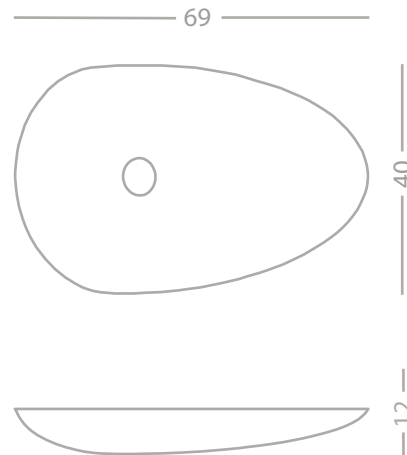

Materiali / Materials

Pietra / Limestone

Dimensioni / Dimensions

L 69 cm - H 12 cm - W 40 cm

Bianca / White

Beige / Yellow

Grigia / Gray

Piletta / drain cover

Peso: 20 kg

cod. L26 M

design by Noii Studio

Dimensioni / Dimensions

L 70 cm - H 90 cm - W 50 cm

 Bianca / White

 Beige / Yellow

 Grigia / Gray