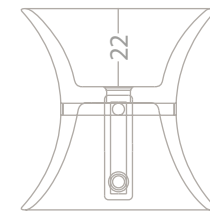

### Dimensioni / Dimensions

L 48 cm - H 50 cm - W 48 cm

50

Piletta / drain cover

cod. L4

Lavabo sospeso a muro / Wall-hung washbasin - design by Luca Scacchetti

Lavabo realizzato in pietra beige lavorata al tornio e rifinito a mano.  
*Washbasin made in Limestone lathe manufacturing handmade finishing.*

Materiali / Materials

Pietra / Limestone

Bianca / White

Beige / Yellow

Grigia / Gray

Peso: 60 kg

Dimensioni / Dimensions

L 50 cm - H 50 cm - W 50 cm