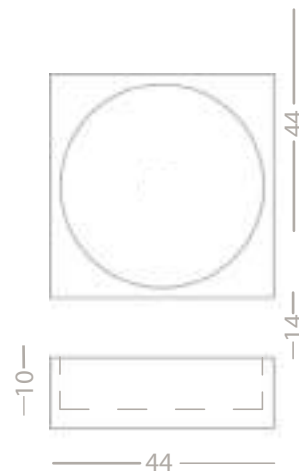

cod. L23 - bicolore

Lavabo d'appoggio in pietra bianca e beige
top mount washbasin in white and yellow Limestone

Lavabo realizzato in pietra lavorata al robot e rifinito a mano.
Washbasin made in Limestone robot manufacturing handmade finishing.

Materiali / Materials

Pietra / Limestone

Dimensioni / Dimensions

L 44 cm - H 14 cm - W 44 cm

Bianca / White

Beige / Yellow

Grigia / Gray

Peso: 23 kg