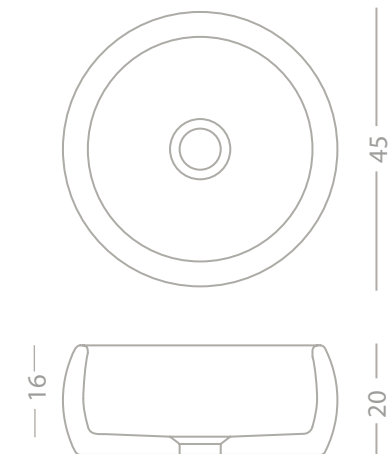

cod. L8

Lavabo d'appoggio in pietra beige / *Topmount washbasin in yellow Limesto-*

Lavabo realizzato in pietra lavorata al robot e rifinito a mano.
Washbasin made in Limestone robot manufacturing handmade finishing.

Materiali / Materials

Pietra / Limestone

Dimensioni / Dimensions

L 45 cm - H 20 cm - W 45 cm

Peso: 36 kg

Piletta / drain cover