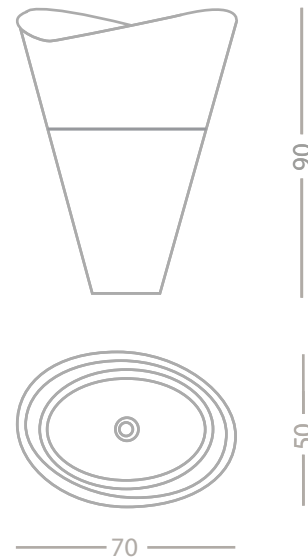

cod. L26 M

design by Noii Studio

Dimensioni / Dimensions

L 70 cm - H 90 cm - W 50 cm

Bianca / White

Beige / Yellow

Grigia / Gray

Materiali / Materials

Pietra / Limestone