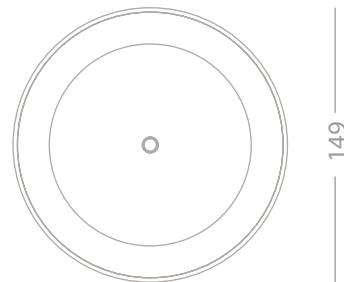

cod. V32

Vasca realizzata in pietra lavorata al robot e rifinita a mano.
Bath made in Limestone robot manufacturing handmade finishing.

Materiali / Materials

Pietra / Limestone

Dimensioni / Dimensions

L 149 cm - H 57 cm - W 149 cm

Bianca / White

Beige / Yellow

Grigia / Gray