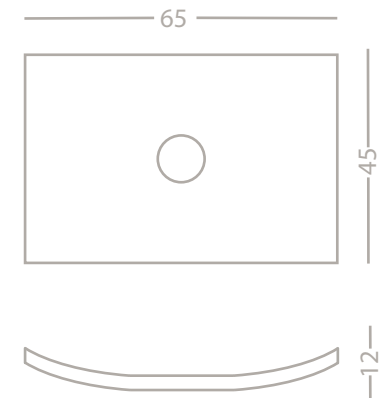

Dimensioni / Dimensions

L 65 cm - H 12 cm - W 45 cm

Peso: 19 kg

Piletta / drain cover