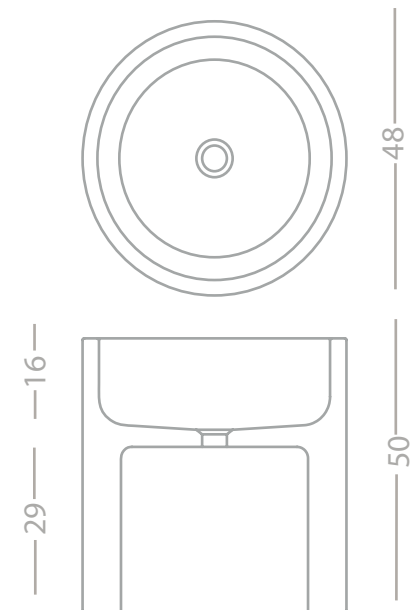

Materiali / Materials

Pietra / Limestone

 Bianca / White

 Beige / Yellow

 Grigia / Gray

Piletta / drain cover

Dimensioni / Dimensions

L 48 cm - H 50 cm - W 48 cm