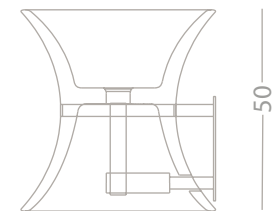

### Dimensioni / Dimensions

L 48 cm - H 50 cm - W 48 cm

50

Piletta / drain cover

cod. L4

Lavabo sospeso a muro / Wall-hung washbasin - design by Luca Scacchetti

Lavabo realizzato in pietra beige lavorata al tornio e rifinito a mano.  
*Washbasin made in Limestone lathe manufacturing handmade finishing.*

Materiali / Materials

Pietra / Limestone

Bianca / White

Beige / Yellow

Grigia / Gray

Peso: 60 kg

Dimensioni / Dimensions

L 50 cm - H 50 cm - W 50 cm