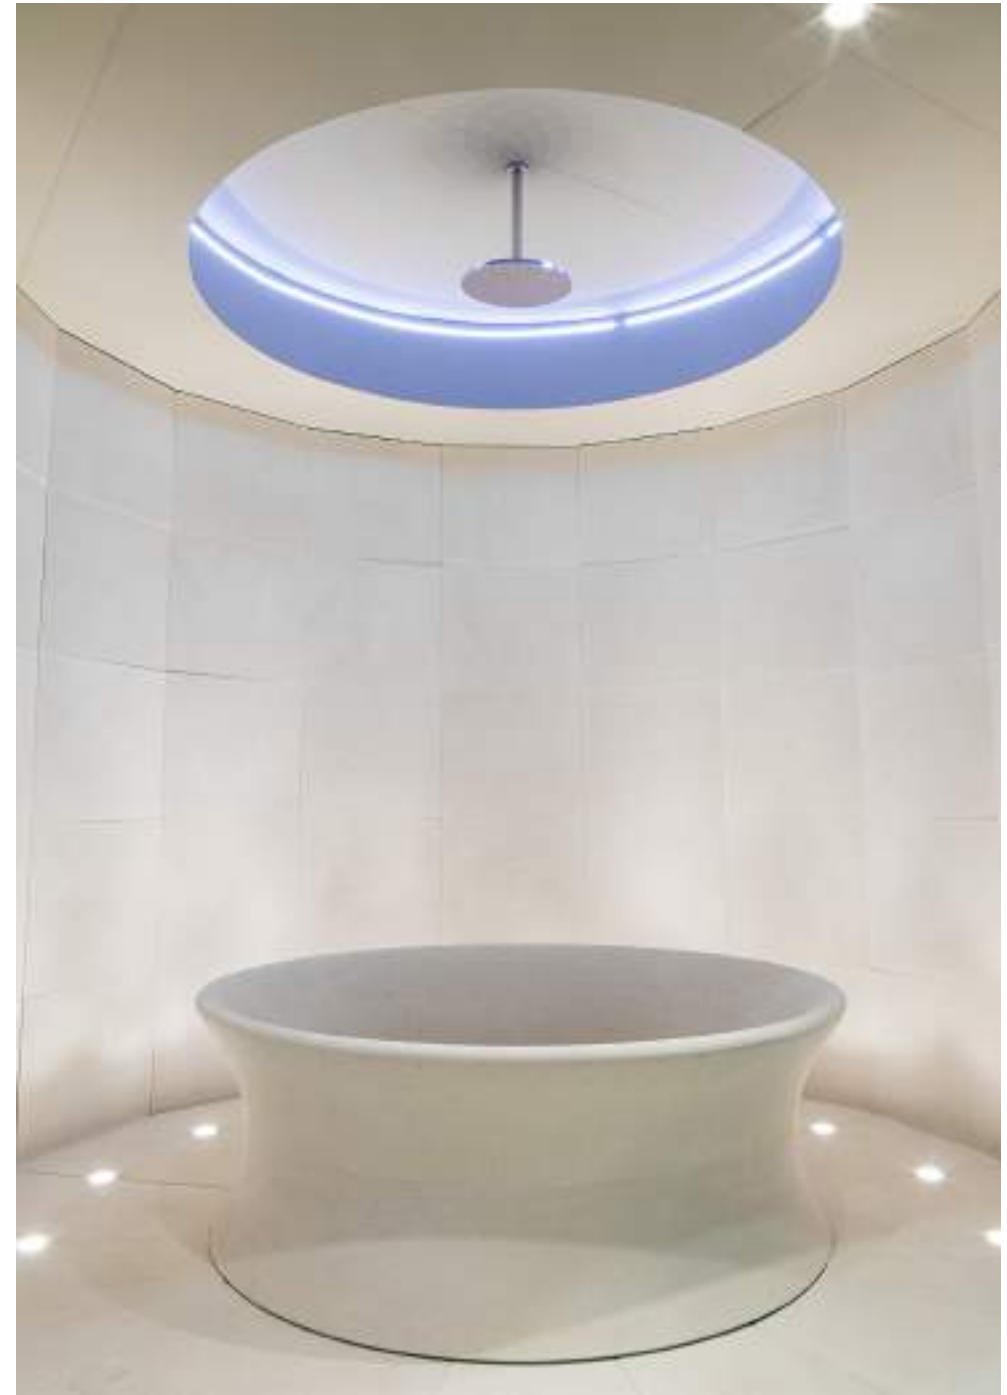

L 149 cm - H 57 cm - W 149 cm

 Bianca / White

 Beige / Yellow

 Grigia / Gray

Peso: 1050 kg

Piletta / drain cover

vasca in pietra beige / bath in yellow Limestone

cod.V33 Vasca in pietra beige / bath in yellow Limestone